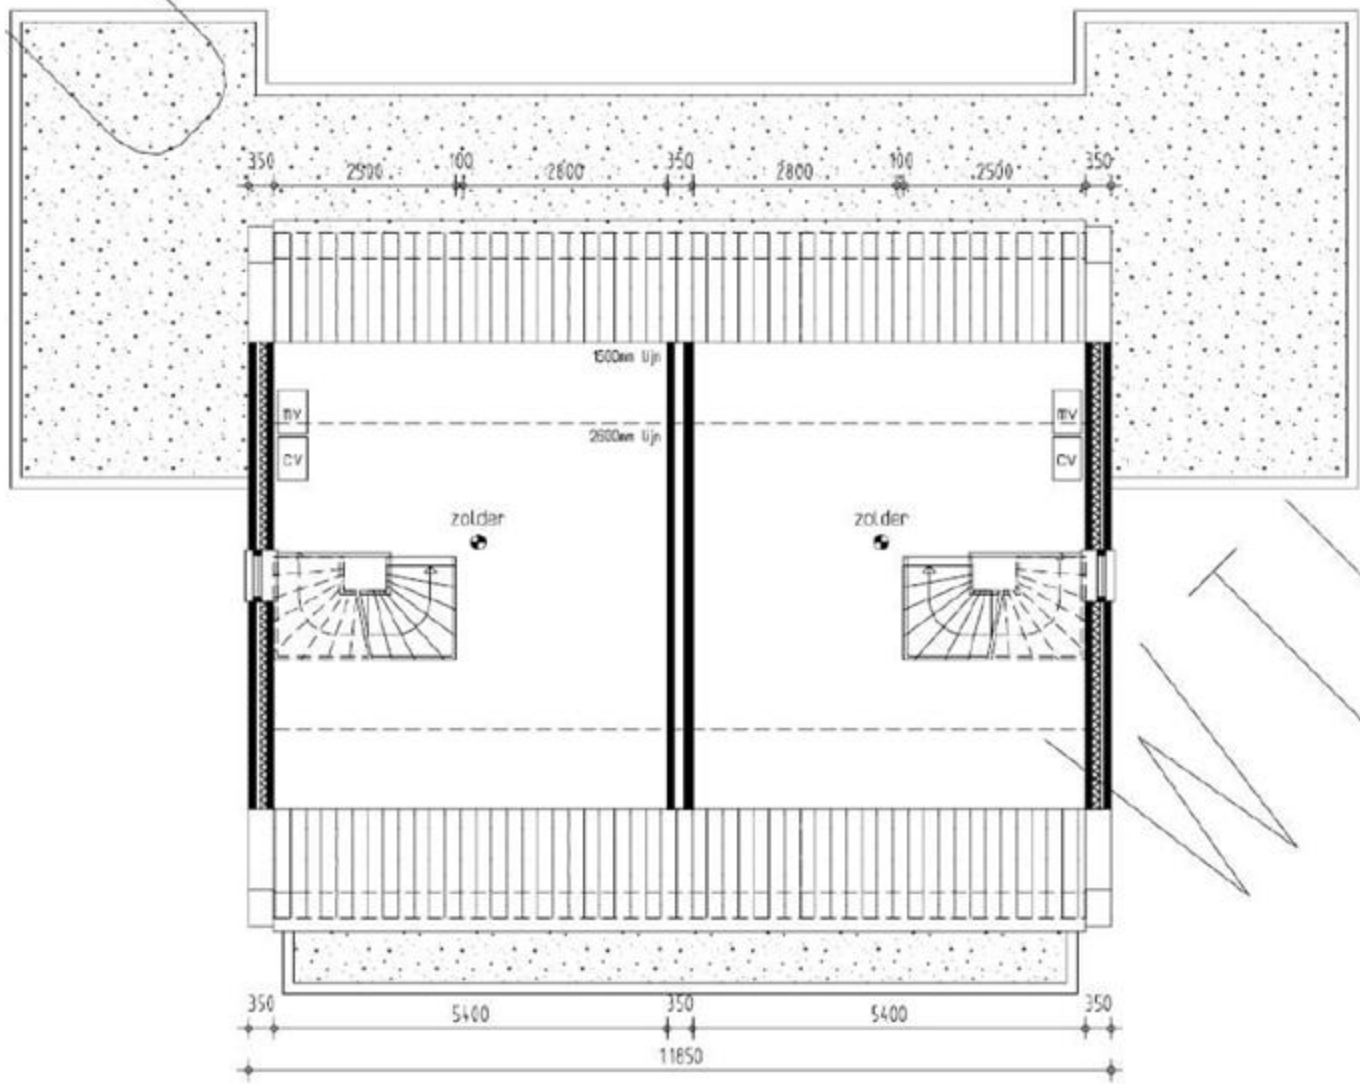

Begane Grond

Verdieping

5.40m

Zolder

0m

2m

BEGANE GROND

VERDIEPING