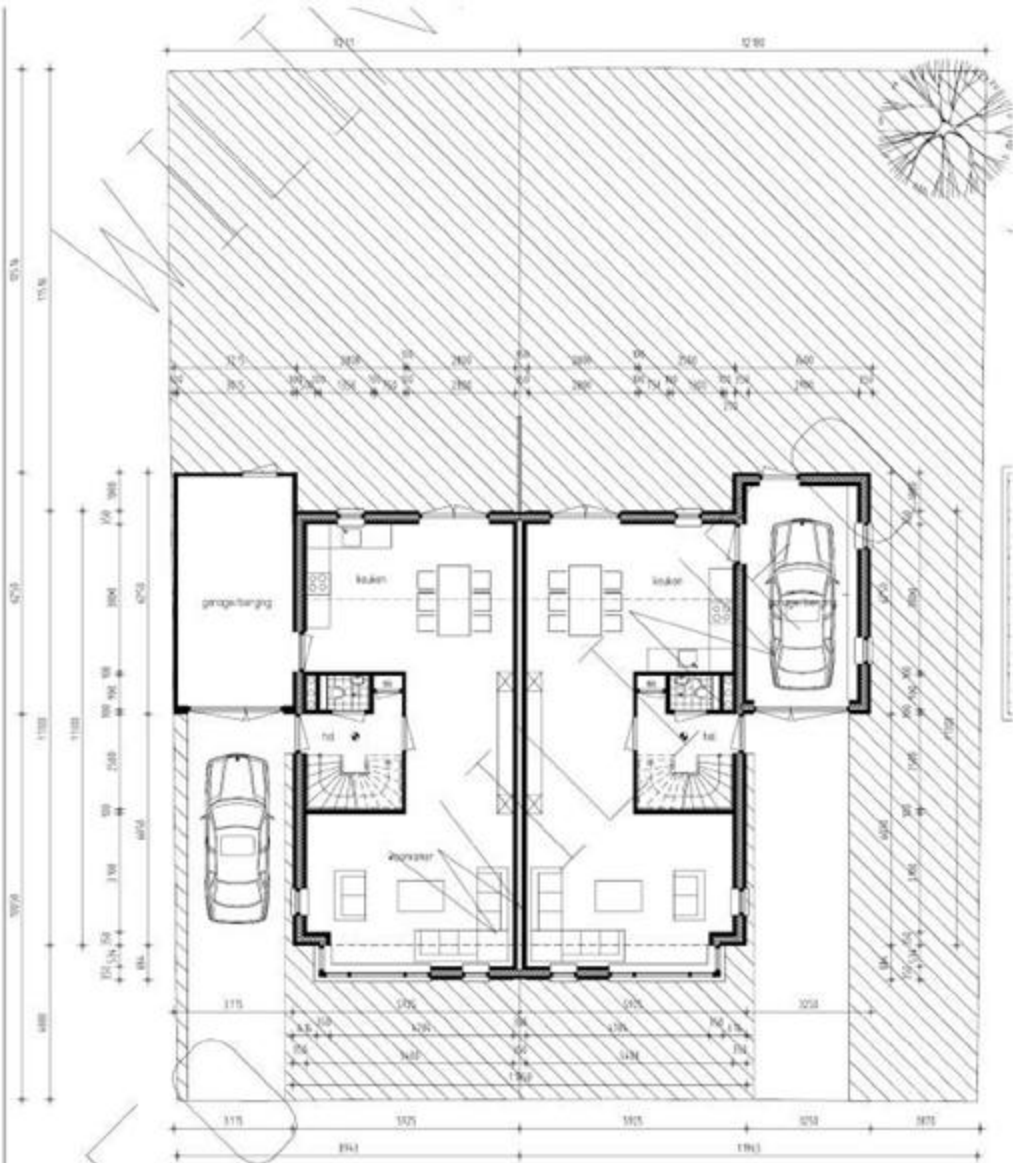

Begane Grond

Verdieping

5.40m

Zolder

0m

2m

BEGANE GROND

VERDIEPING