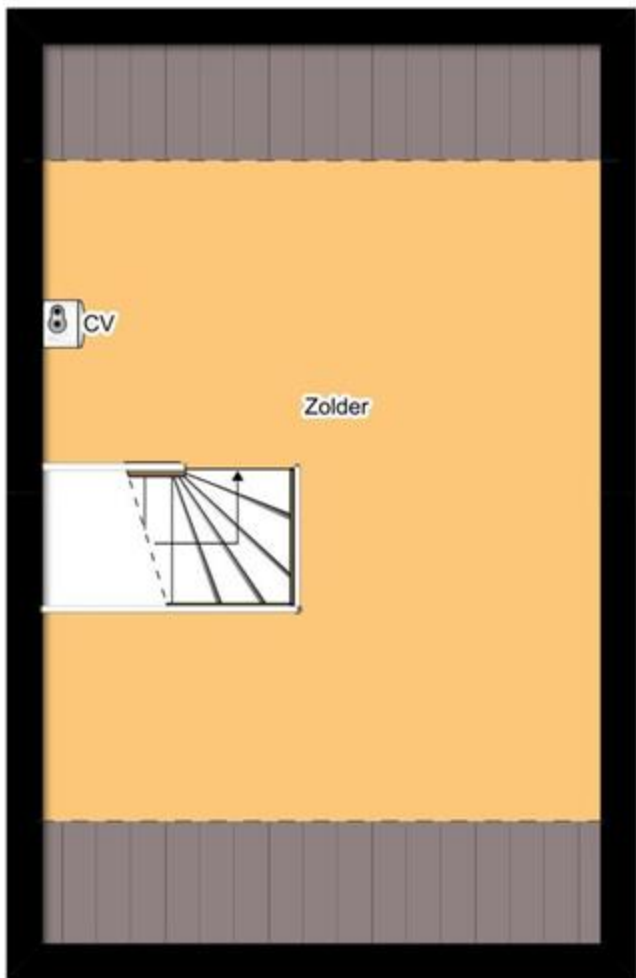

Begane Grond

Verdieping

5.40m

Zolder

0m

2m

BEGANE GROND

VERDIEPING

ZOLDER