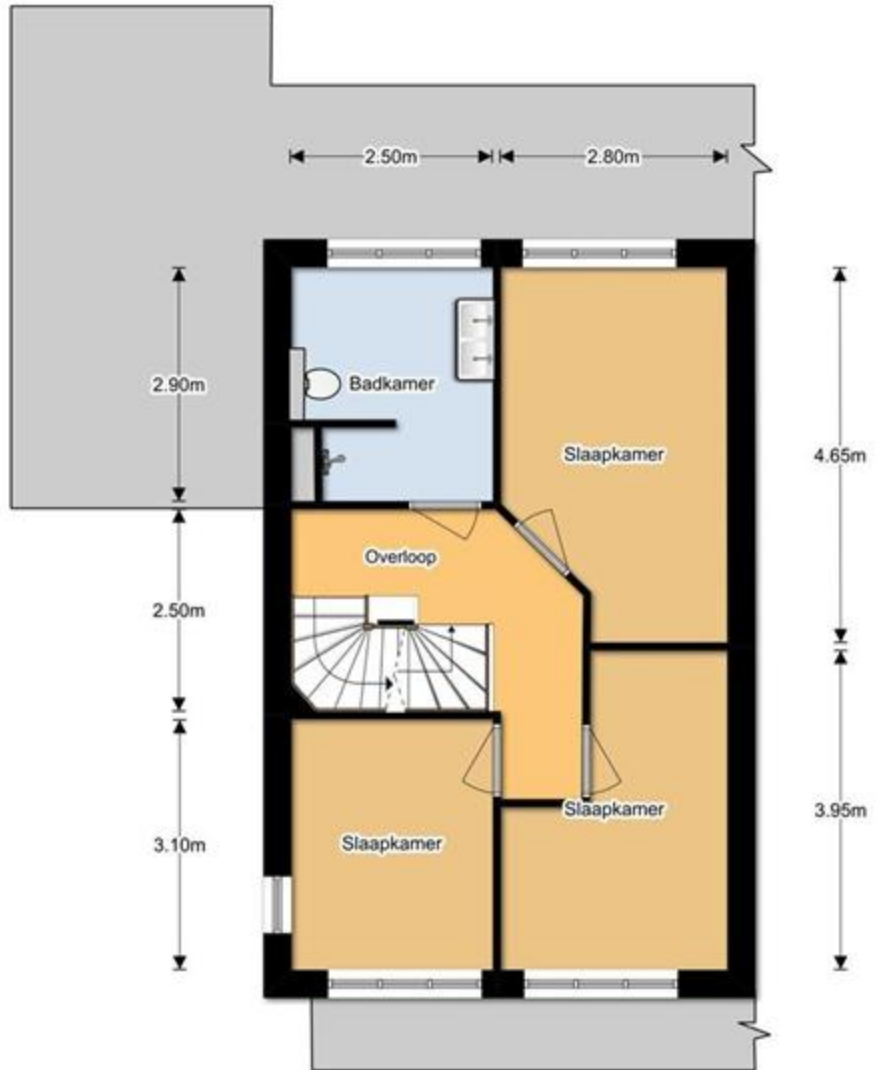

Begane Grond

Verdieping

5.40m

Zolder

0m

2m

BEGANE GROND

VERDIEPING