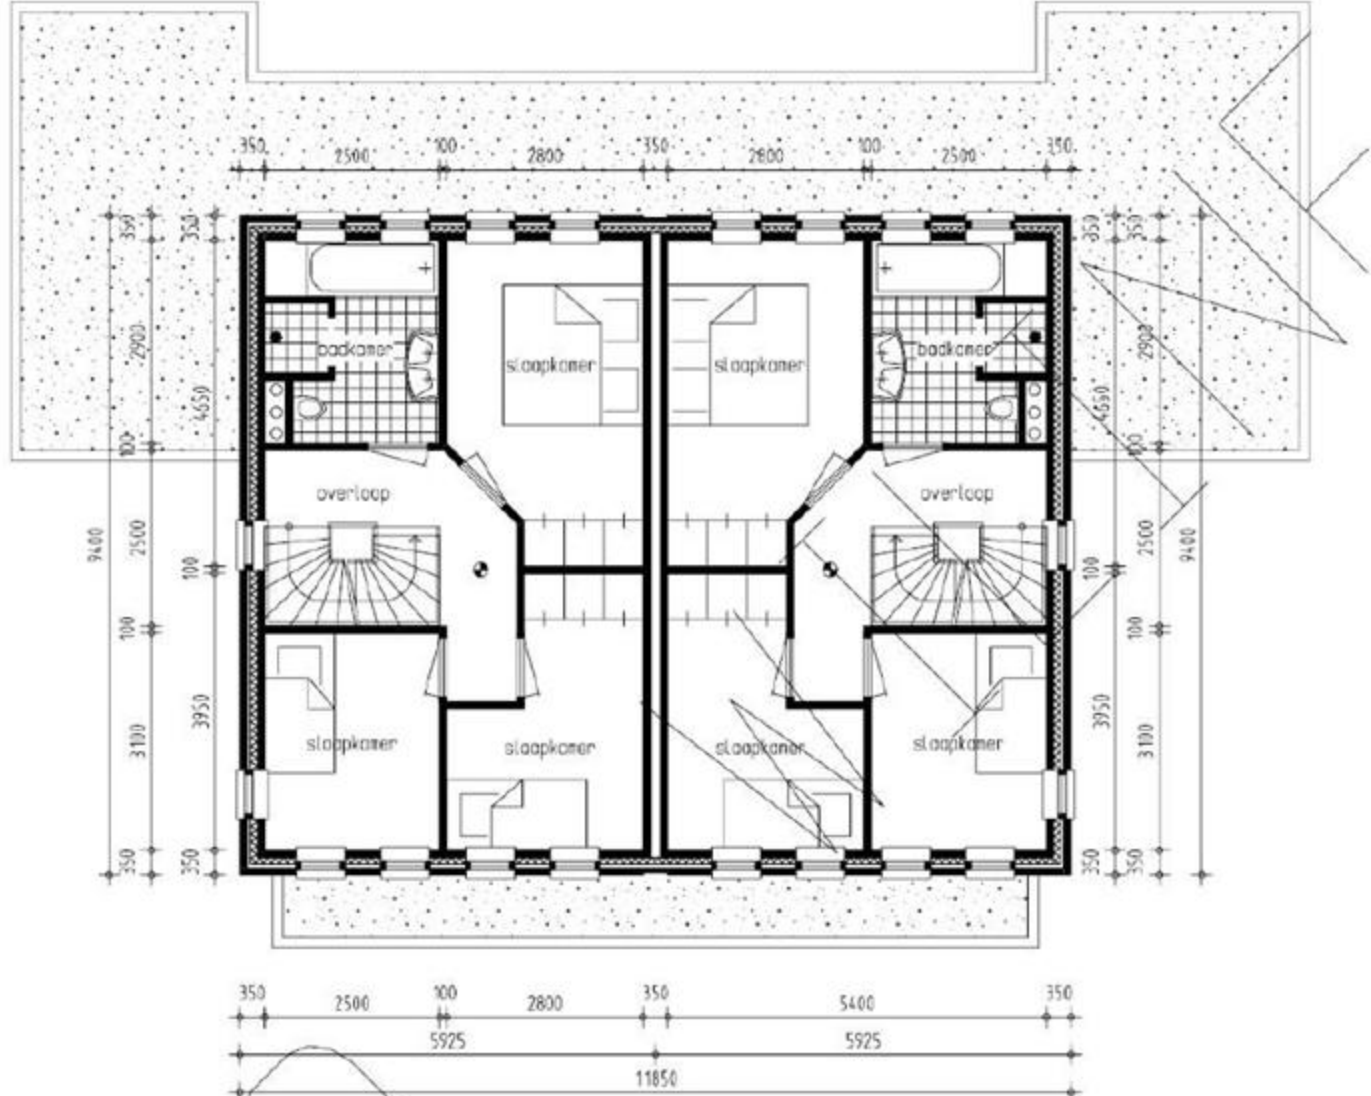

Begane Grond

Verdieping

5.40m

Zolder

0m

2m

BEGANE GROND

VERDIEPING